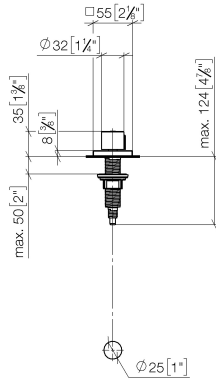

**Strainer waste with control handle - Matte Black**

LOT

10 711 970

- control for single basin
- including adapter for Bowden cable

Fits LOT

	Matte Black	10 711 970-33
	Chrome	10 711 970-00
	Brushed Platinum	10 711 970-06
	Platinum	10 711 970-08
	Durabrand (23kt Gold)	10 711 970-09
	Dark Chrome	10 711 970-19
	Brushed Durabrand (23kt Gold)	10 711 970-28
	Brushed Champagne (22kt Gold)	10 711 970-46
	Champagne (22kt Gold)	10 711 970-47
	Brushed Chrome	10 711 970-93
	Brushed Dark Platinum	10 711 970-99

10 711 970

mm [inches]

**Strainer waste with control handle - Matte Black**

LOT

10 711 970

Parts for other finishes can be found here: [Chrome](#)

**Spare parts list**

No.	Item Number	Name	Quantity used	Delivery time
1	09 20 97 030-33	handle	1	2
2	90 12 12 002 00 90	fixing cap	1	2
3	09 27 87 007-33	rosette	1	2
4	90 14 10 043 00 90	seal	1	2
5	09 14 10 042 90	seal	1	2
6	09 29 06 087-33	spindle	1	-
Spare part can no longer be ordered, please order the replacement item				
7	04 30 01 029 00 90	adaptor	1	2
8	09 24 03 175 90	adaptor	1	2
9	09 11 10 073-07	connection	1	30
10	09 11 10 074-07	connection	1	30
11	09 11 10 079-07	connection	1	30
12	09 30 11 087 90	disc	1	2
13	09 23 30 024-07	nut	1	30