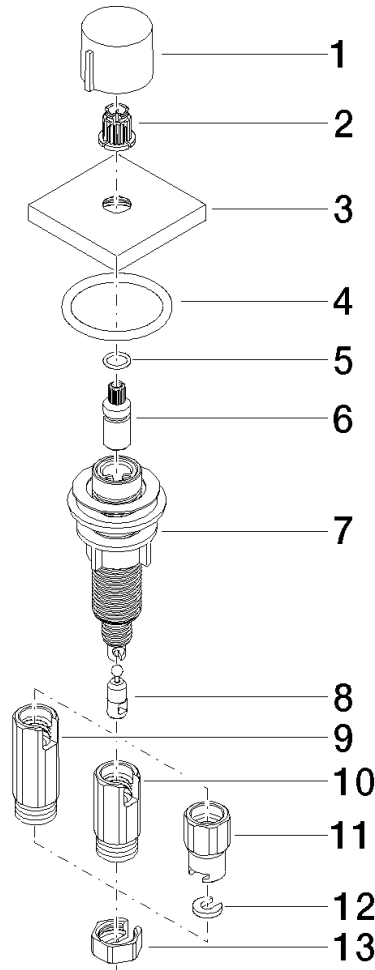

**Strainer waste with control handle - Matte Black**

LOT

10 711 970

- control for single basin
- including adapter for Bowden cable

Fits LOT

	Matte Black	10 711 970-33
	Chrome	10 711 970-00
	Brushed Platinum	10 711 970-06
	Platinum	10 711 970-08
	Durabrand (23kt Gold)	10 711 970-09
	Dark Chrome	10 711 970-19
	Brushed Durabrand (23kt Gold)	10 711 970-28
	Brushed Champagne (22kt Gold)	10 711 970-46
	Champagne (22kt Gold)	10 711 970-47
	Brushed Chrome	10 711 970-93
	Brushed Dark Platinum	10 711 970-99

10 711 970

mm [inches]

**Strainer waste with control handle - Matte Black**

LOT

10 711 970

Parts for other finishes can be found here: [Chrome](#)

**Spare parts list**

No.	Item Number	Name	Quantity used	Delivery time
1	09 20 97 030-33	handle	1	2
2	90 12 12 002 00 90	fixing cap	1	2
3	09 27 87 007-33	rosette	1	2
4	90 14 10 043 00 90	seal	1	2
5	09 14 10 042 90	seal	1	2
6	09 29 06 087-33	spindle	1	-
Spare part can no longer be ordered, please order the replacement item				
7	04 30 01 029 00 90	adaptor	1	2
8	09 24 03 175 90	adaptor	1	2
9	09 11 10 073-07	connection	1	30
10	09 11 10 074-07	connection	1	30
11	09 11 10 079-07	connection	1	30
12	09 30 11 087 90	disc	1	2
13	09 23 30 024-07	nut	1	30